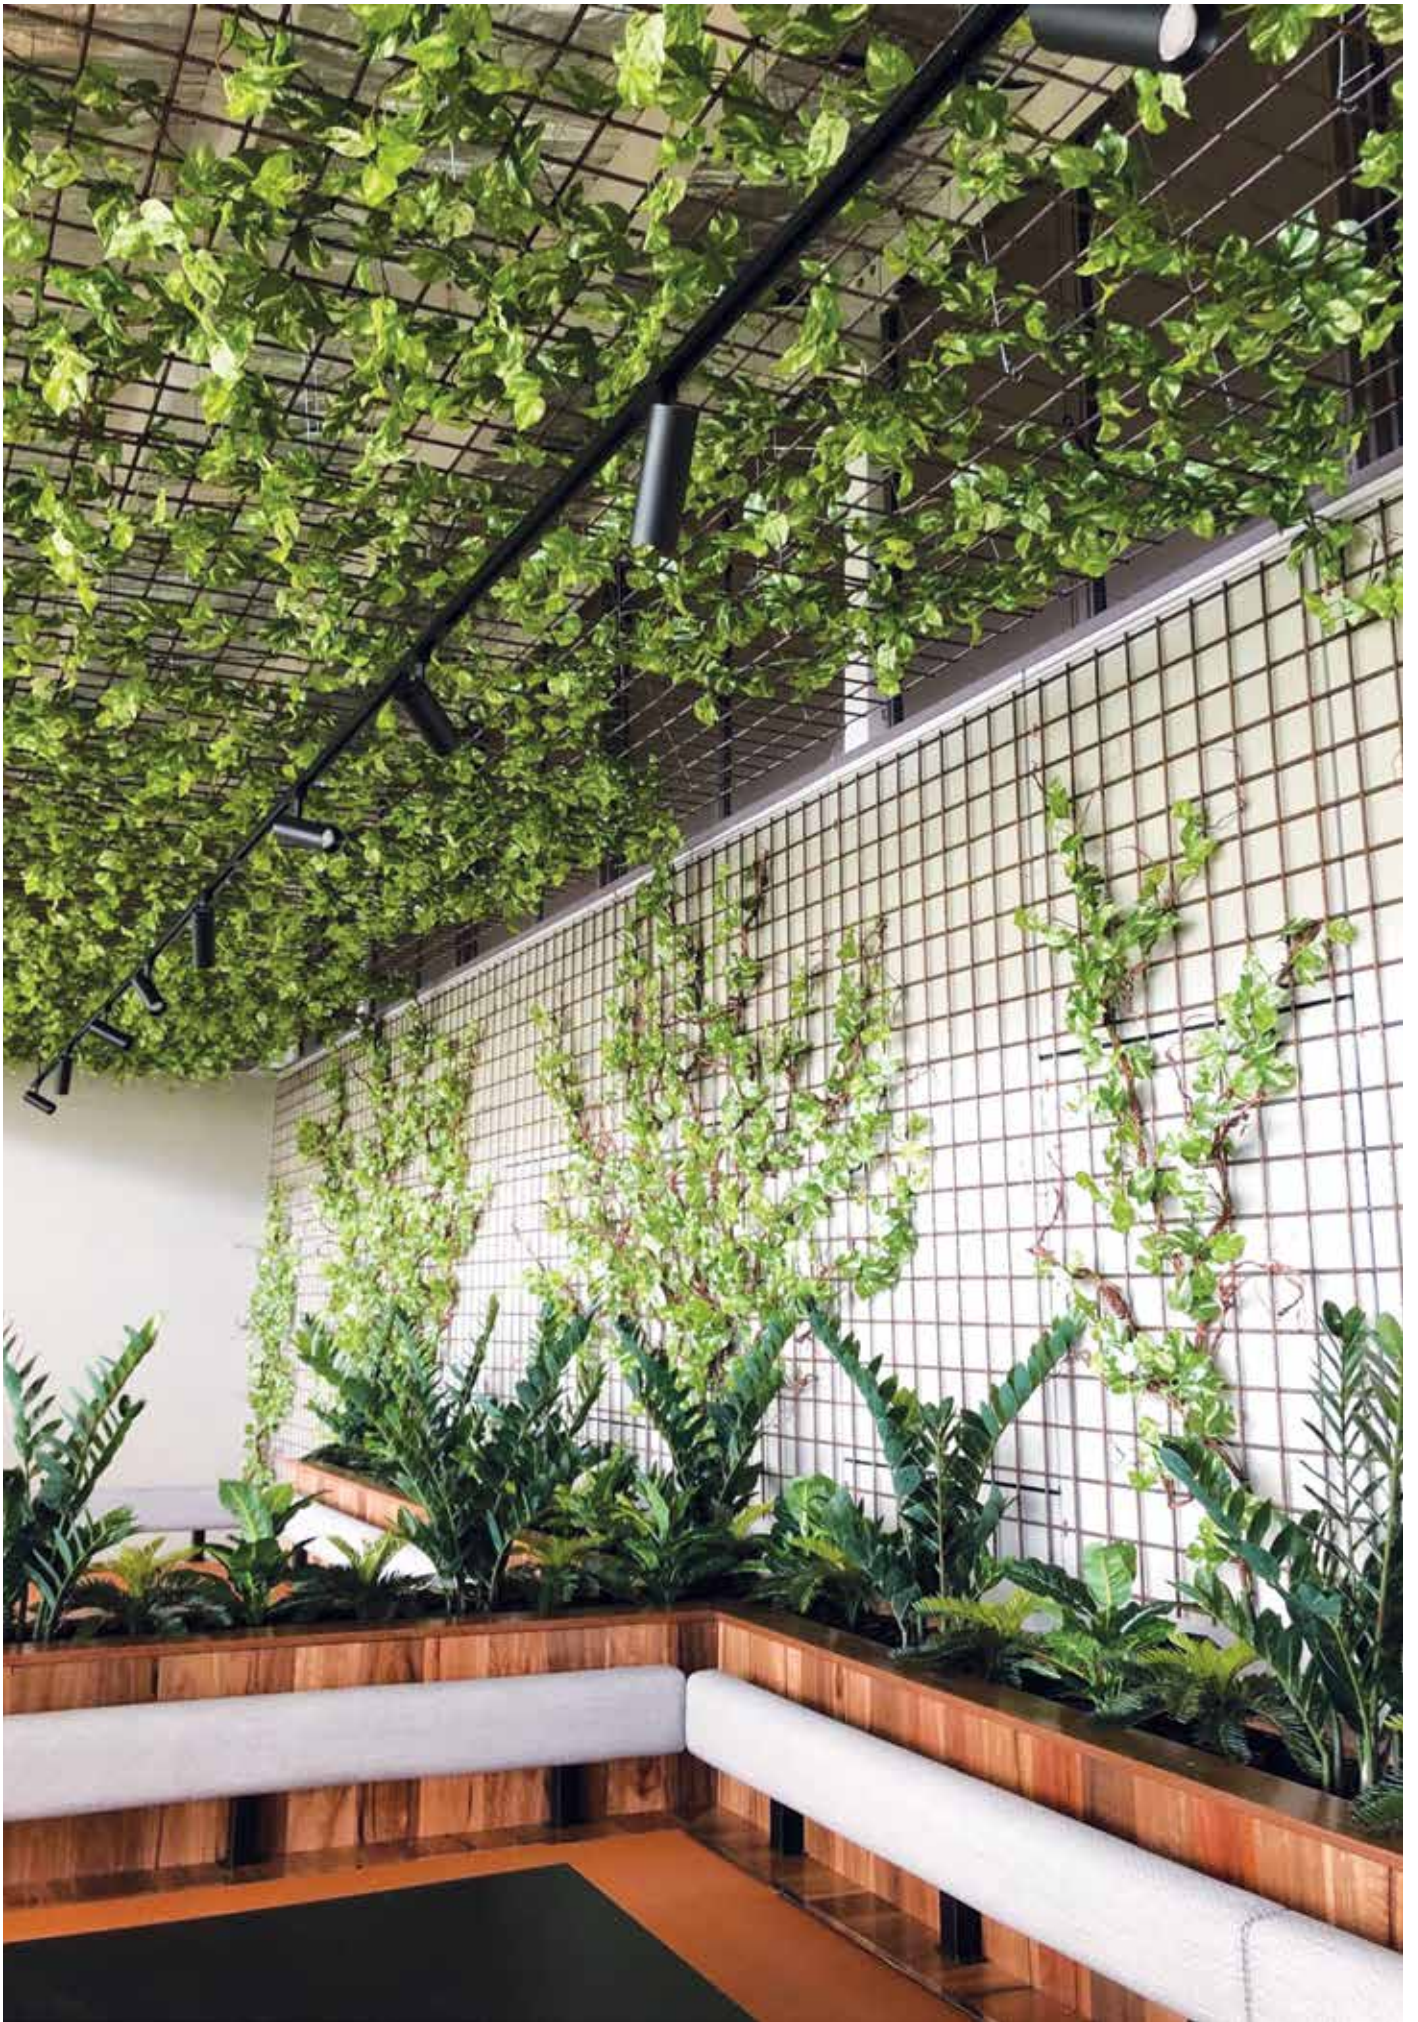

Eastland Shopping Centre – Ringwood, VIC