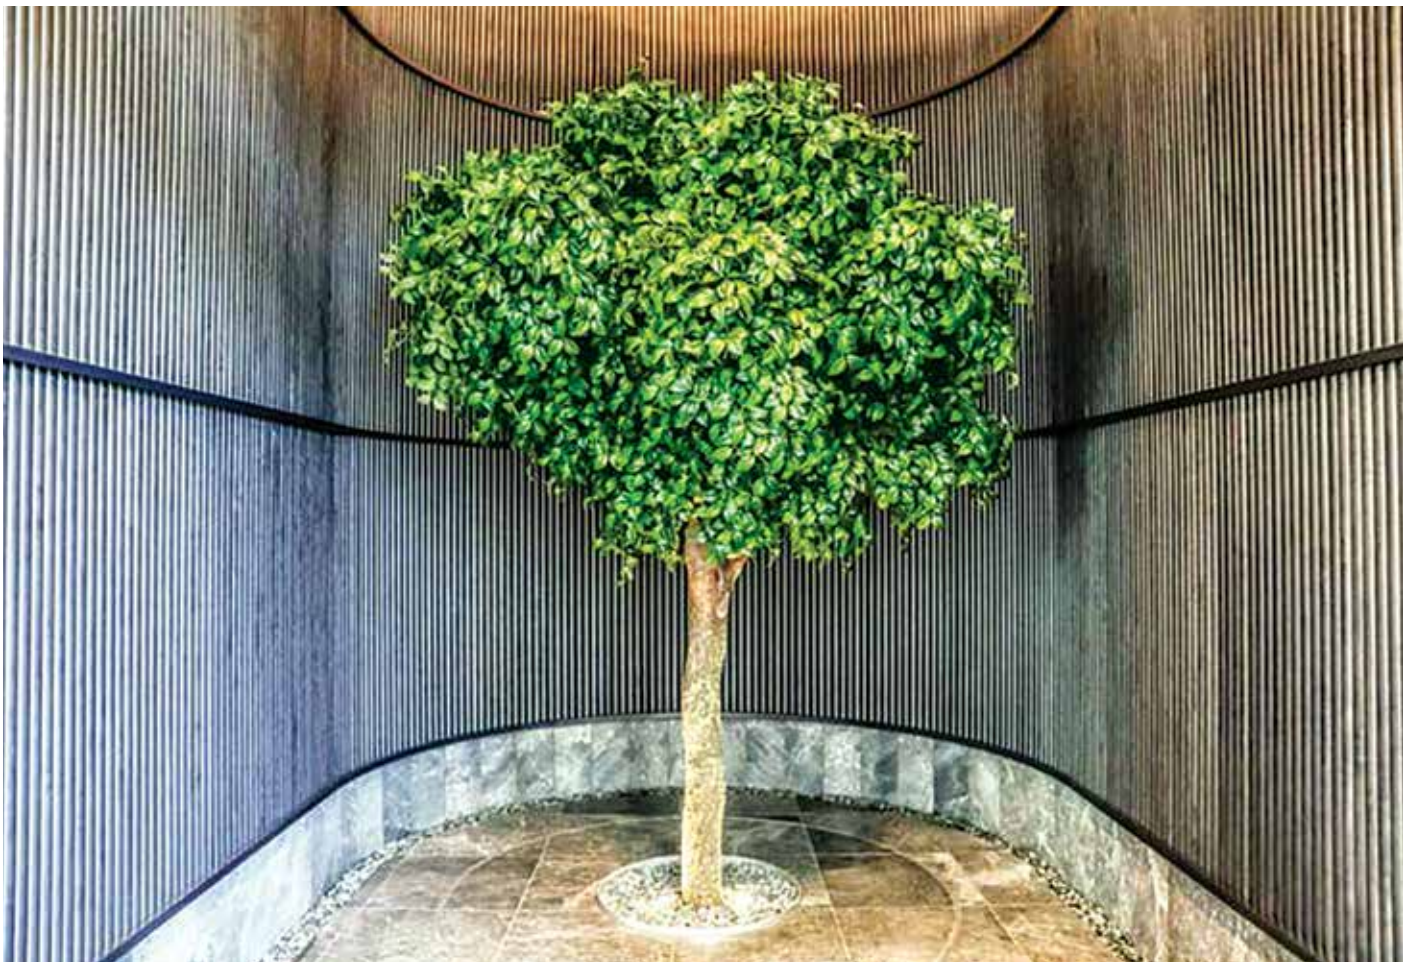

Esuperfund Offices – Melb CBD